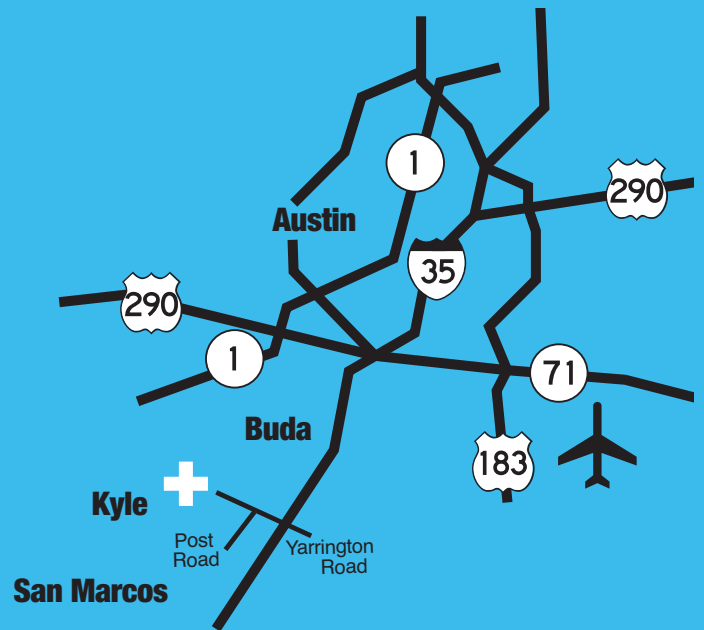

Join us Sat. April 28 and Sun. April 29
for the Blanco Vista Grand Opening—
and start living life with a +!

© Copyright 2007 Carma. All rights reserved. Prices and community features subject to change without notice.

www.blancovista-community.com

Expect more from

Carma